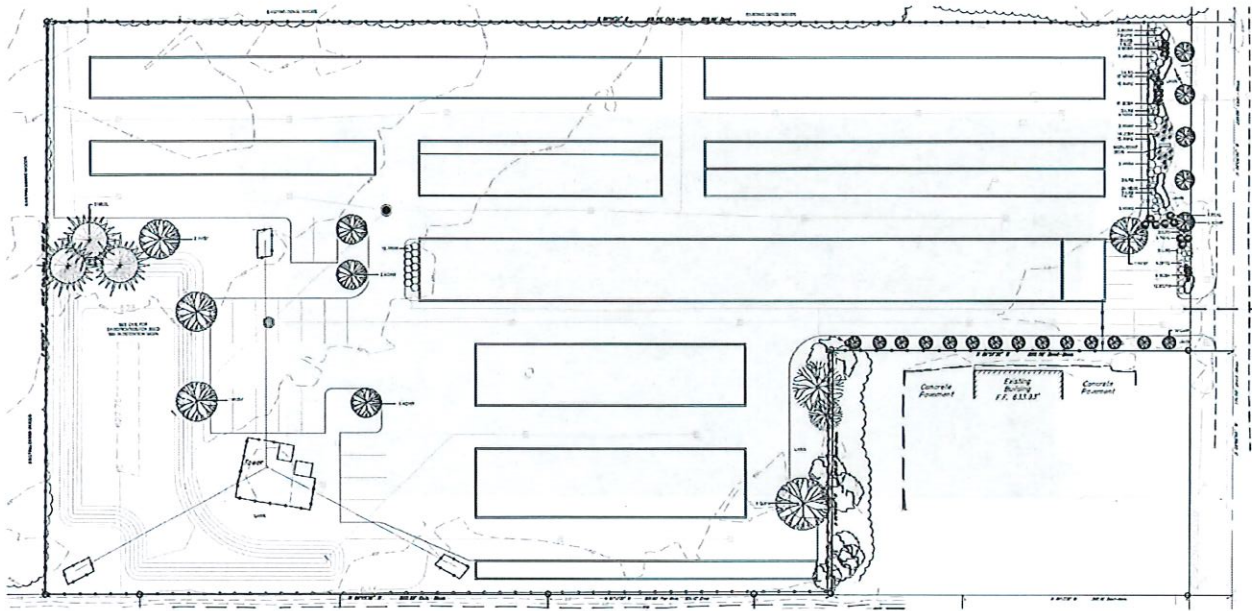

Avon Self Storage

1100 Noyes Road
Avon, OH 44011

PLANT MATERIAL

Evern Redwood   Hot Wings Tataran Maple   Fir Oak   Black Tupelo   Autumn Fir   Autumn Maple Black Oakberry